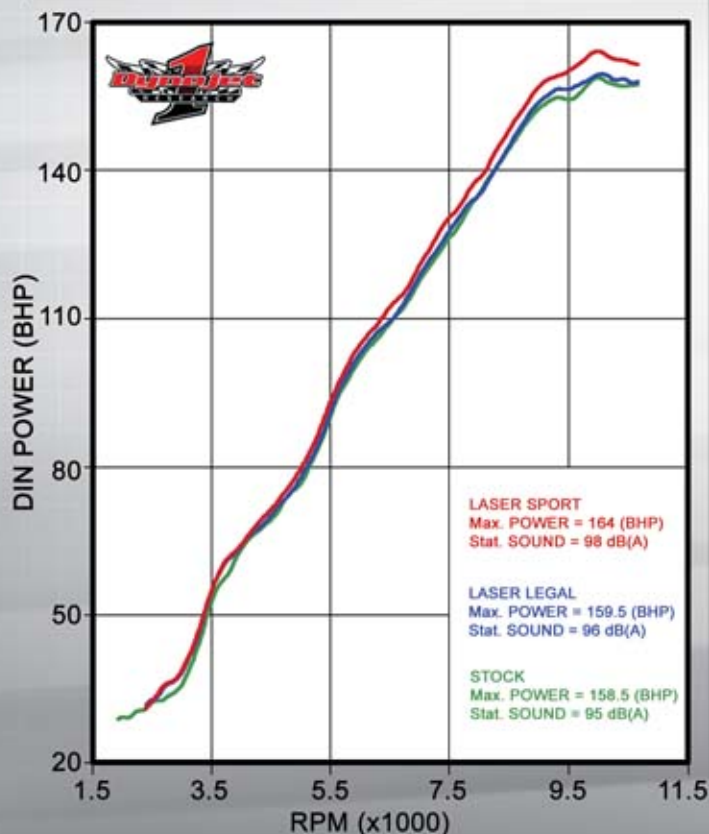

# HONDA VFR 1200F '10~

ALSO AVAILABLE

ALSO AVAILABLE

## DYNOJET POWERCURVE

## TECHNICAL SPECIFICATIONS

YEAR : '10~  
 MODEL : VFR 1200F  
 TYPE : SC63  
 SYSTEM : HOTCAM2, SLIP-ON MUFFLER  
 MATERIAL : MUFFLER: CARBON  
 : SYSTEM: INOX

VERSIONS  
 LASER HOTCAM2, Slip-on muffler VFR1200F 73.1001.K

APPROVAL : HOMOLOGATED

	MAX. POWER BHP	STATIC SOUND dB(A)	TOTAL WEIGHT kg
SPORT	164	98	3.5
with DB killer	159.5	96	3.5
STOCK	158.5	95	5.8
<b>MAX. POWER INCREASE</b>	<b>BHP / RPM</b>	<b>6.2 BHP / 9600 RPM</b>	